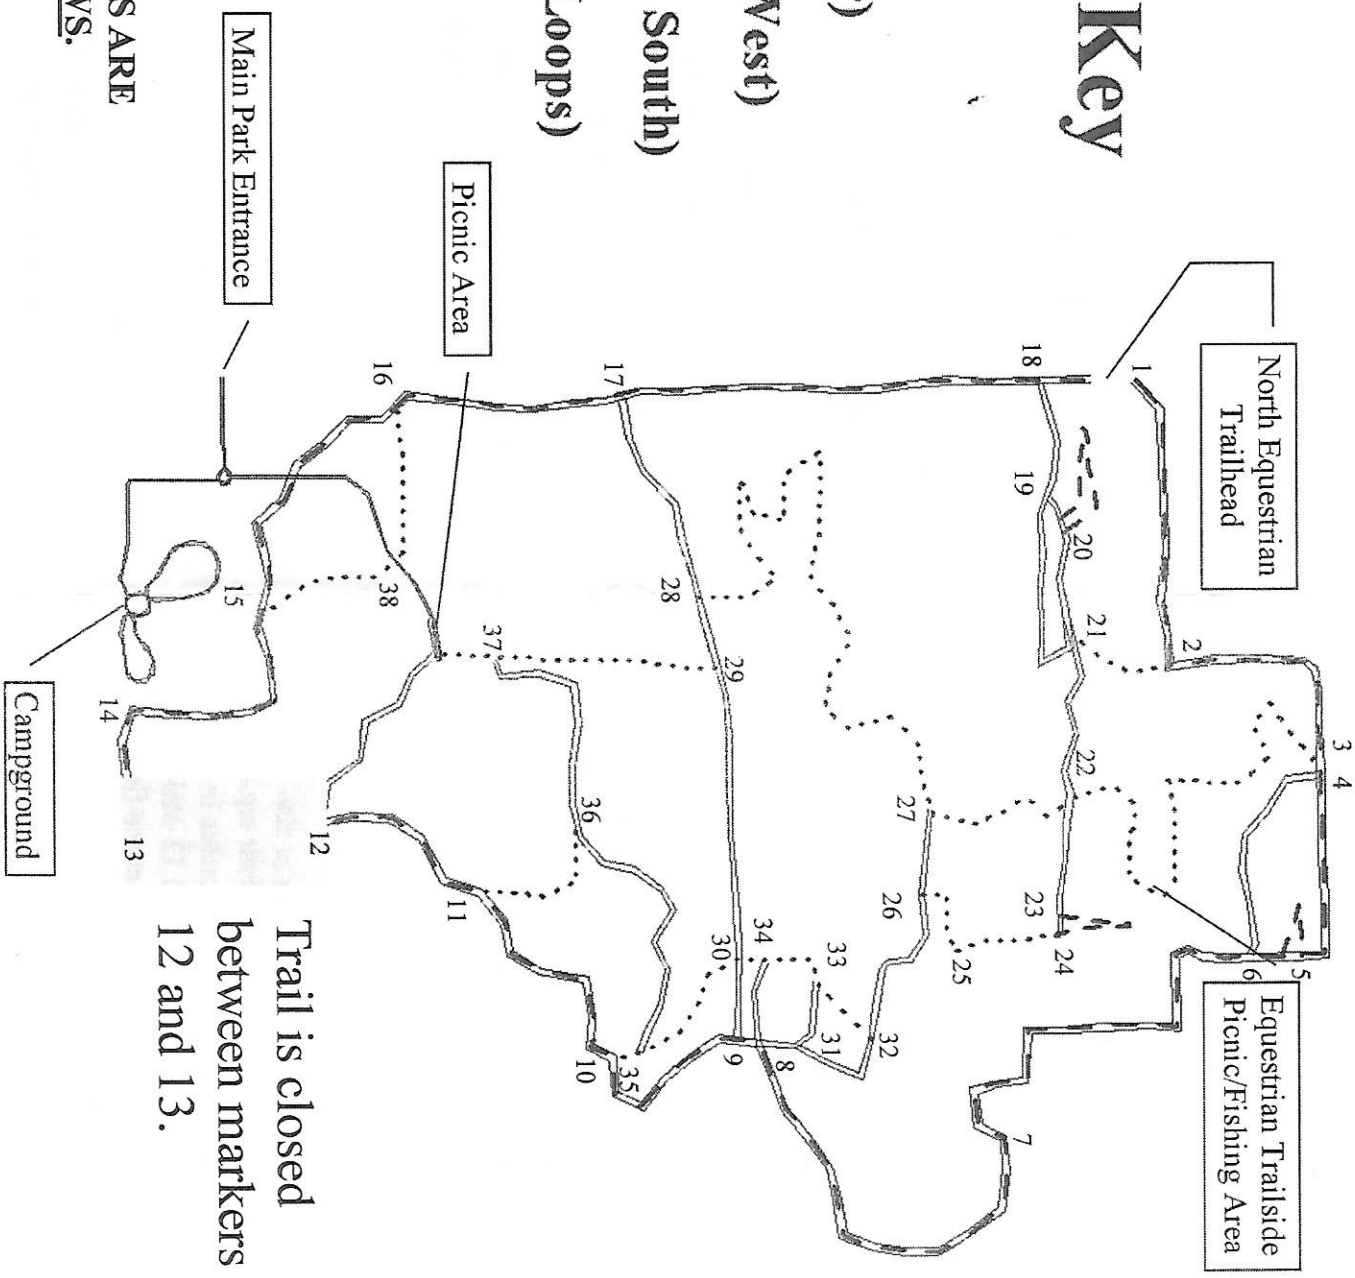

Alafia River State Park

Equestrian Trail Key

-  Park Road (Paved)
-  Blue Trail (Perimeter)
-  Green Trail (East to West)
-  White Trail (North to South)
-  Yellow Trail (Island Loops)

Trail is closed
between markers
12 and 13.

**** PLEASE NOTE: ALL HORSE TRAILS ARE
MARKED WITH COLORED ARROWS.**