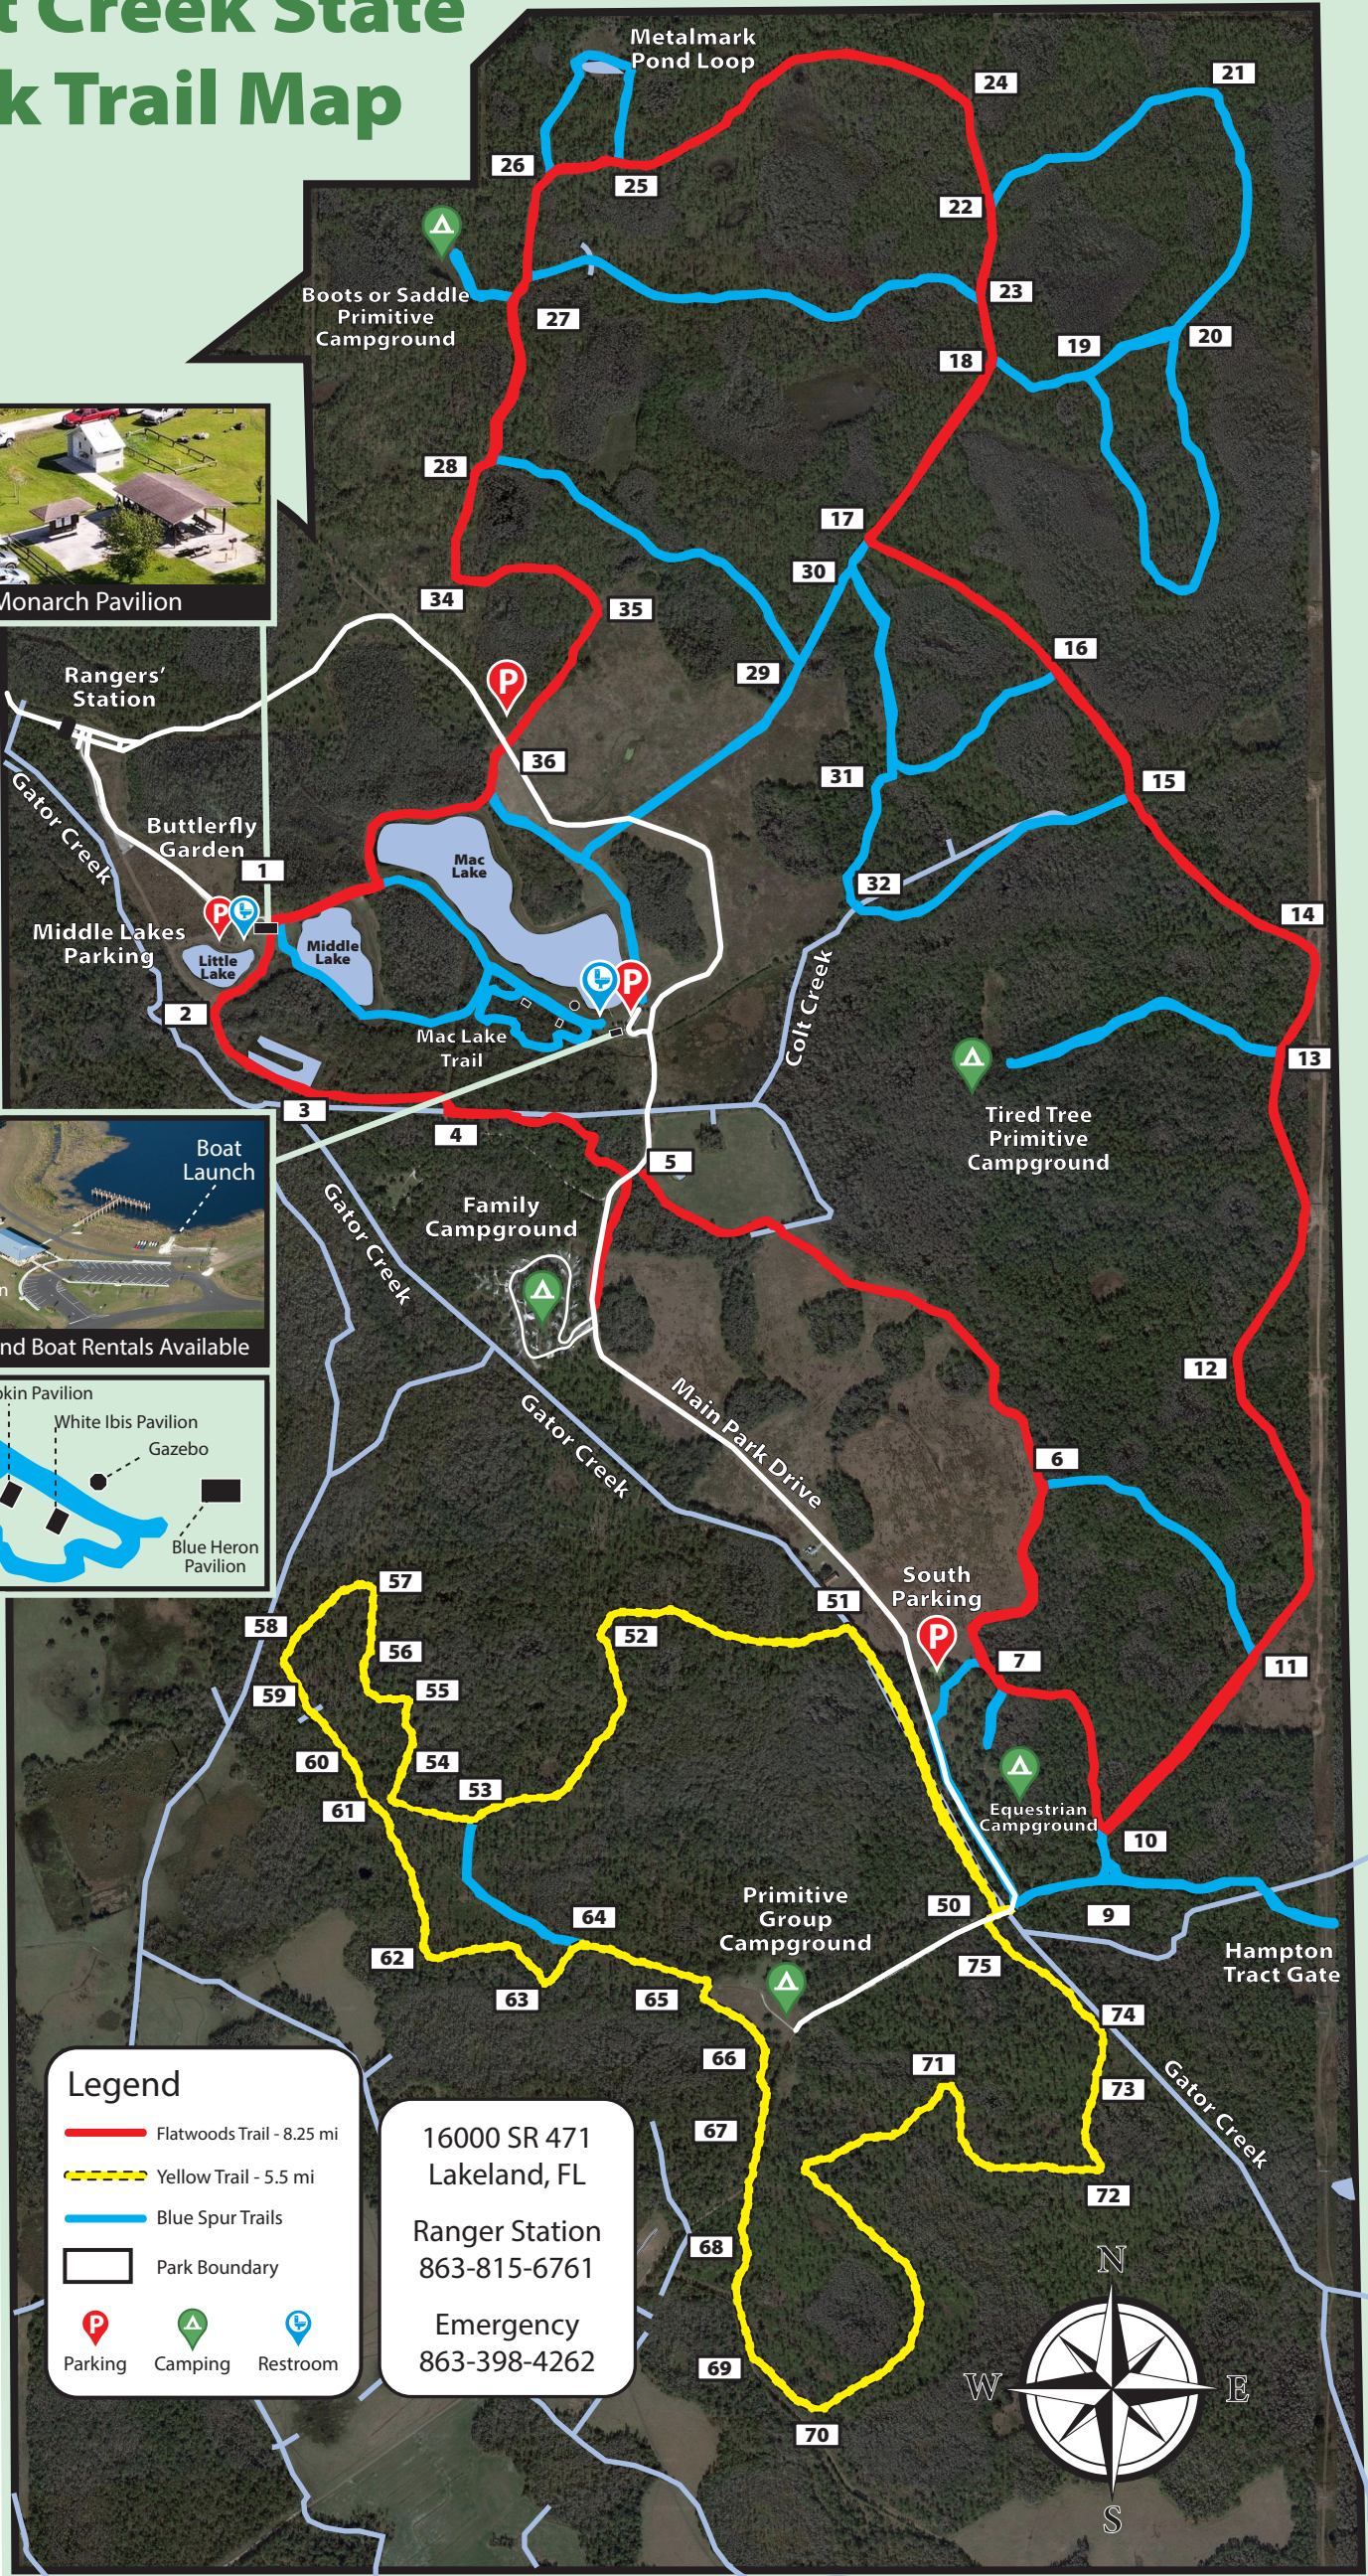

# Colt Creek State Park Trail Map

**Legend**

- Flatwoods Trail - 8.25 mi
- Yellow Trail - 5.5 mi
- Blue Spur Trails
- Park Boundary
- Parking
- Camping
- Restroom

16000 SR 471  
Lakeland, FL

Ranger Station  
863-815-6761